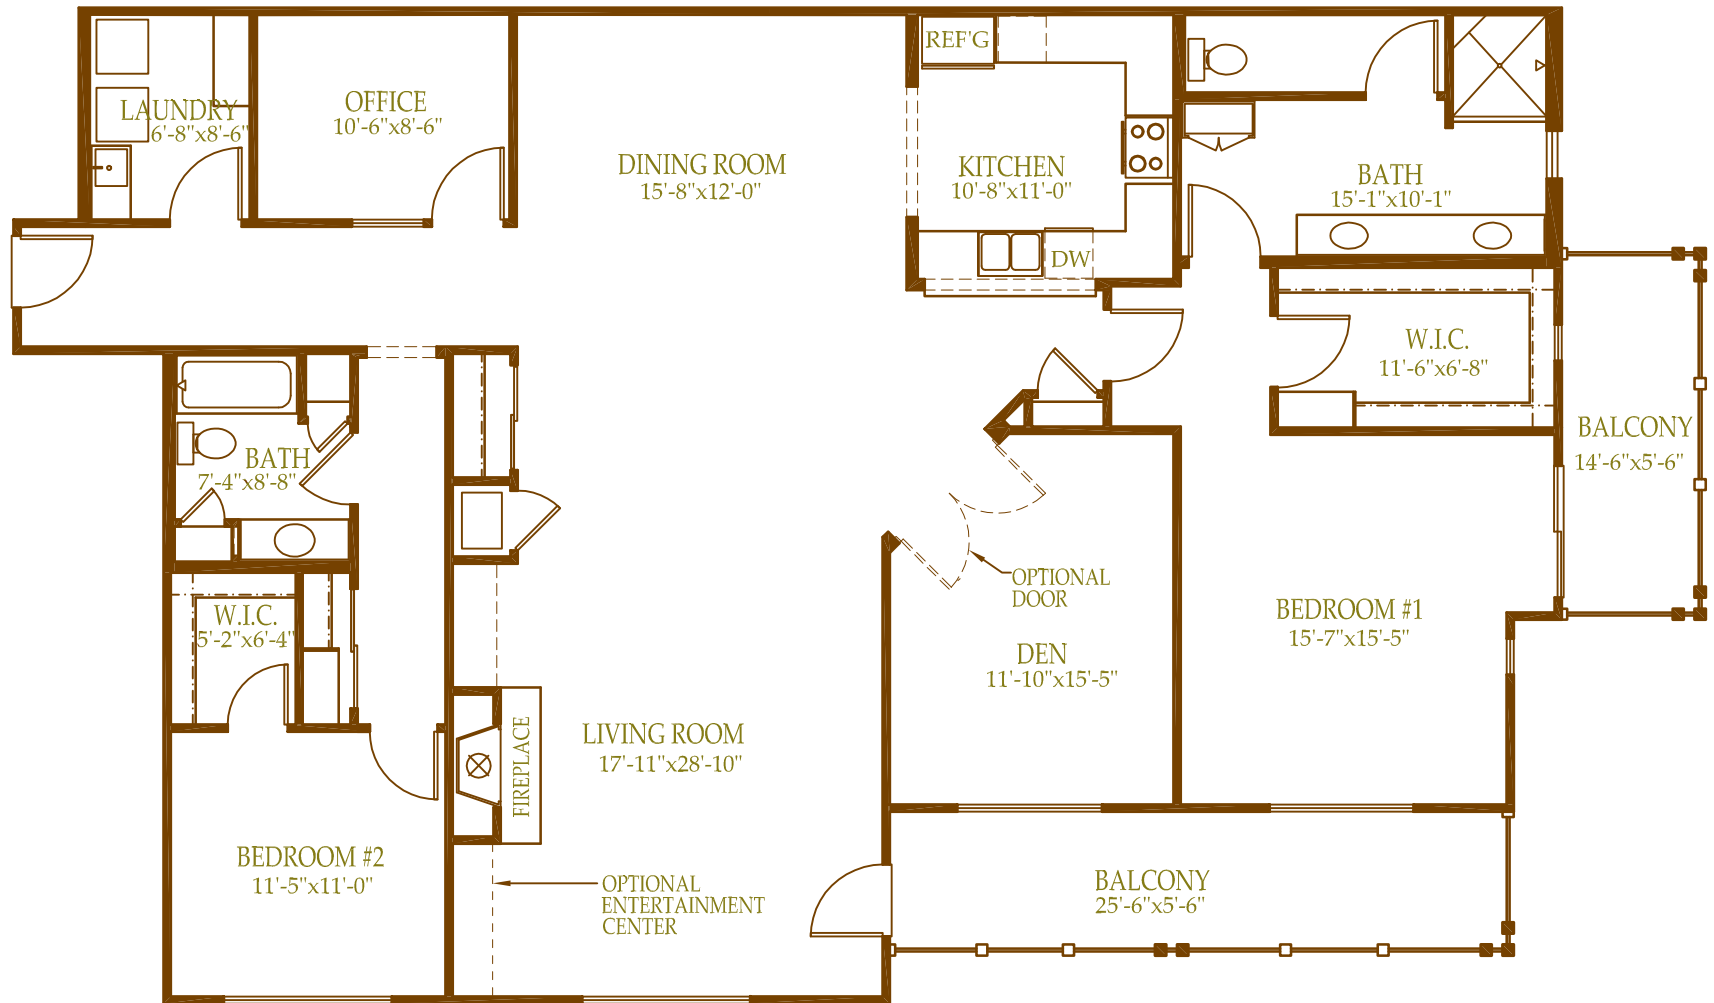

SANTA CRUZ (MAIN LODGE)

SAMPLE FLOOR PLAN

TWO BEDROOM / TWO BATH / DEN / OFFICE

2243 SQ. FT.

■ AN LGBT RETIREMENT COMMUNITY

7/25/06